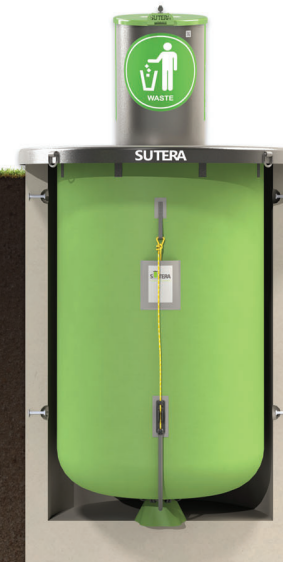

SUTERA's vertical design leverages gravity for compaction, providing greater capacity compared to traditional dumpsters of the same volume. This decreases the frequency of emptying and minimizes associated costs.

STRENGTH IN DESIGN: CONCRETE & STEEL

- Extensive holding capacity - up to 3000 lbs
- Exceeds hydrostatic pressure - will not float out of the ground
- Environmentally responsible - prevents liquid seepage onto the property
- Impact resistant - no bollard protection required
- Easy to install and relocatable

Dump the Dumpster! Go **SUTERA** In-Ground!

BEFORE

AFTER

Semi In-Ground

Multiple size options

Choice of steel or plastic lid

Parks & Rec

Dog Waste

Fully In-Ground

Offers a smaller optical footprint