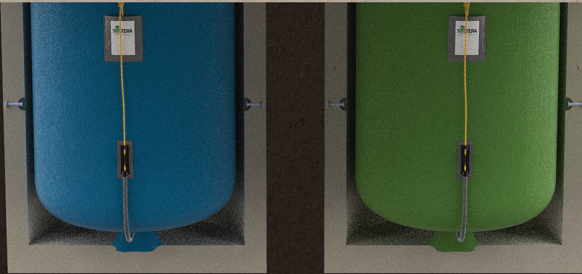

SUTERA^{TM}
in-ground waste containment

Visit the future of solid waste management at:
www.sutera-inground.com
contact@sutera-inground.com